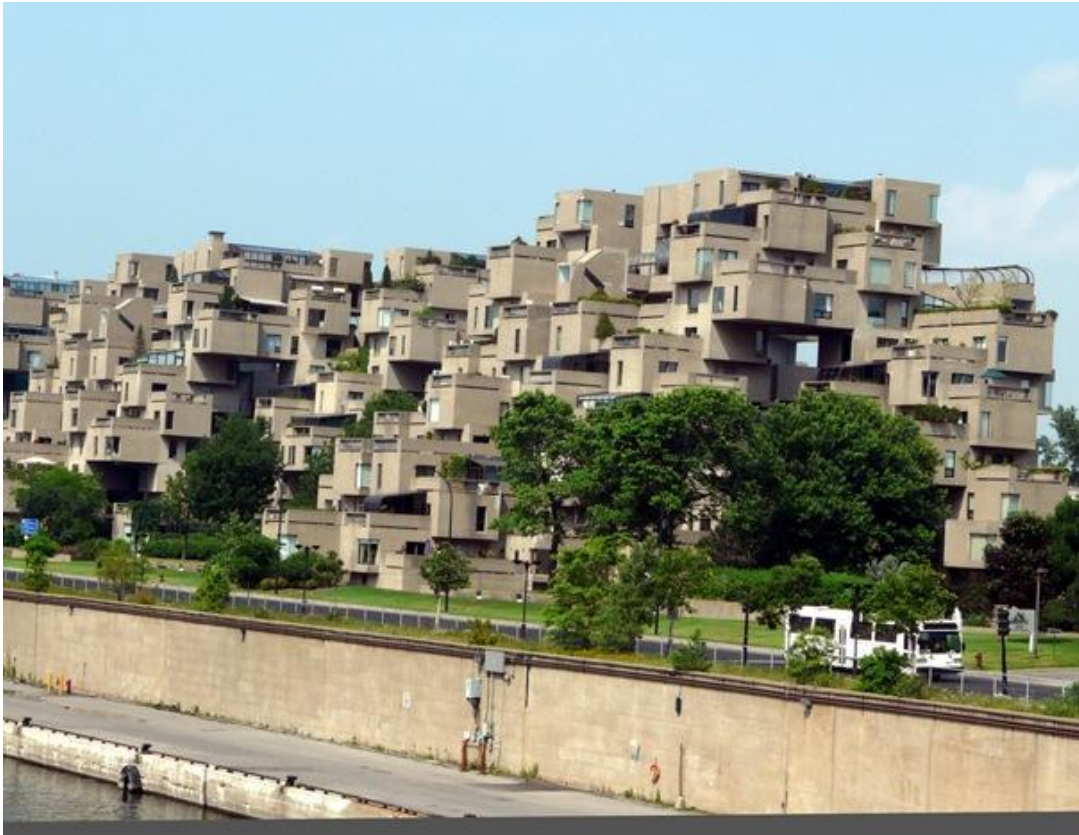

Practice Targets

<http://www.remoteviewed.com/target/>

4629 - 1762

Habitat 67 | Montreal, Canada | time of the photograph.

Cue

The remote viewer is to move to the optimum position/location and describe the structure at the time the photograph was taken – only.