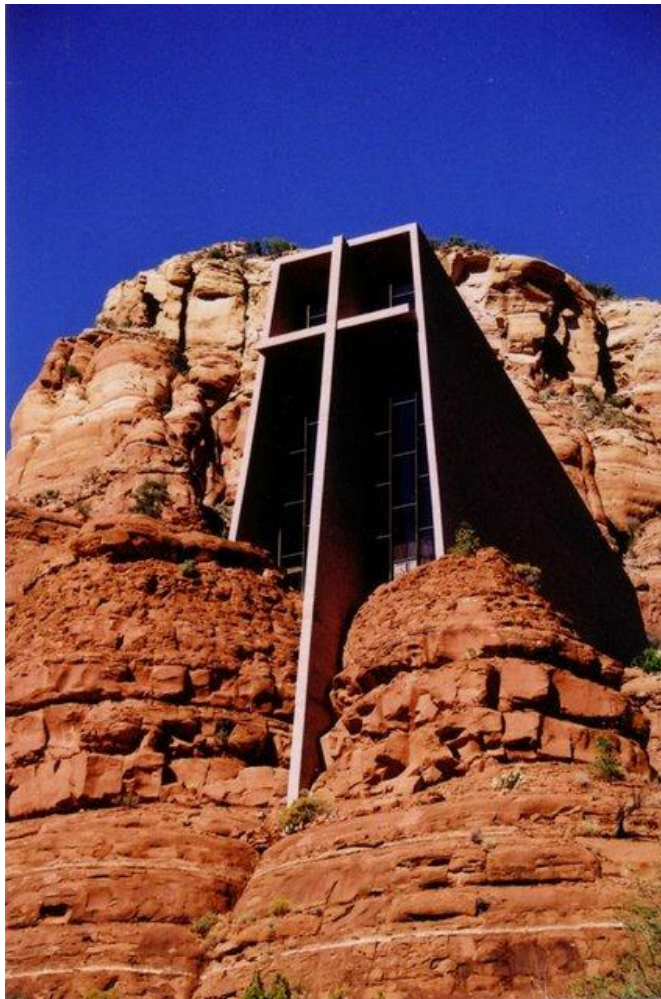

Practice Targets

<http://www.remoteviewed.com/target/>

3325 - 6418

The Chapel in the rock | Arizona, USA | time of the photograph.

Cue

The remote viewer is to move to the optimum position/location and describe the structure at the time the photograph was taken – only.